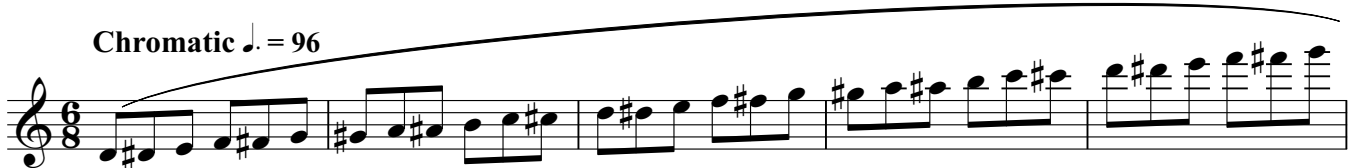

CBDA All State Scales Set C
High School
PICCOLO

D Major ♩ = 96

B Melodic Minor ♩ = 96

G^b Major ♩ = 96

E^b Melodic Minor ♩ = 96

Chromatic ♩ = 96

Tempos for scales may be taken faster as long as it demonstrates accuracy and fluency.