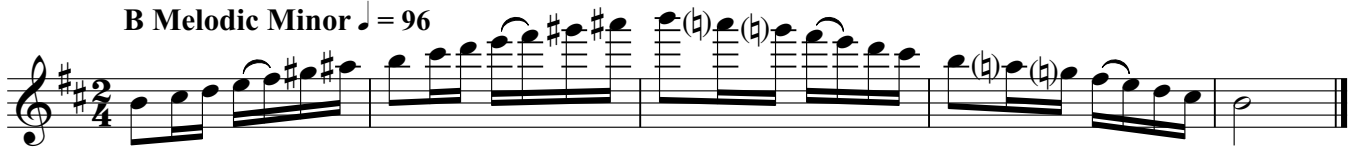

B Melodic Minor ♩ = 96